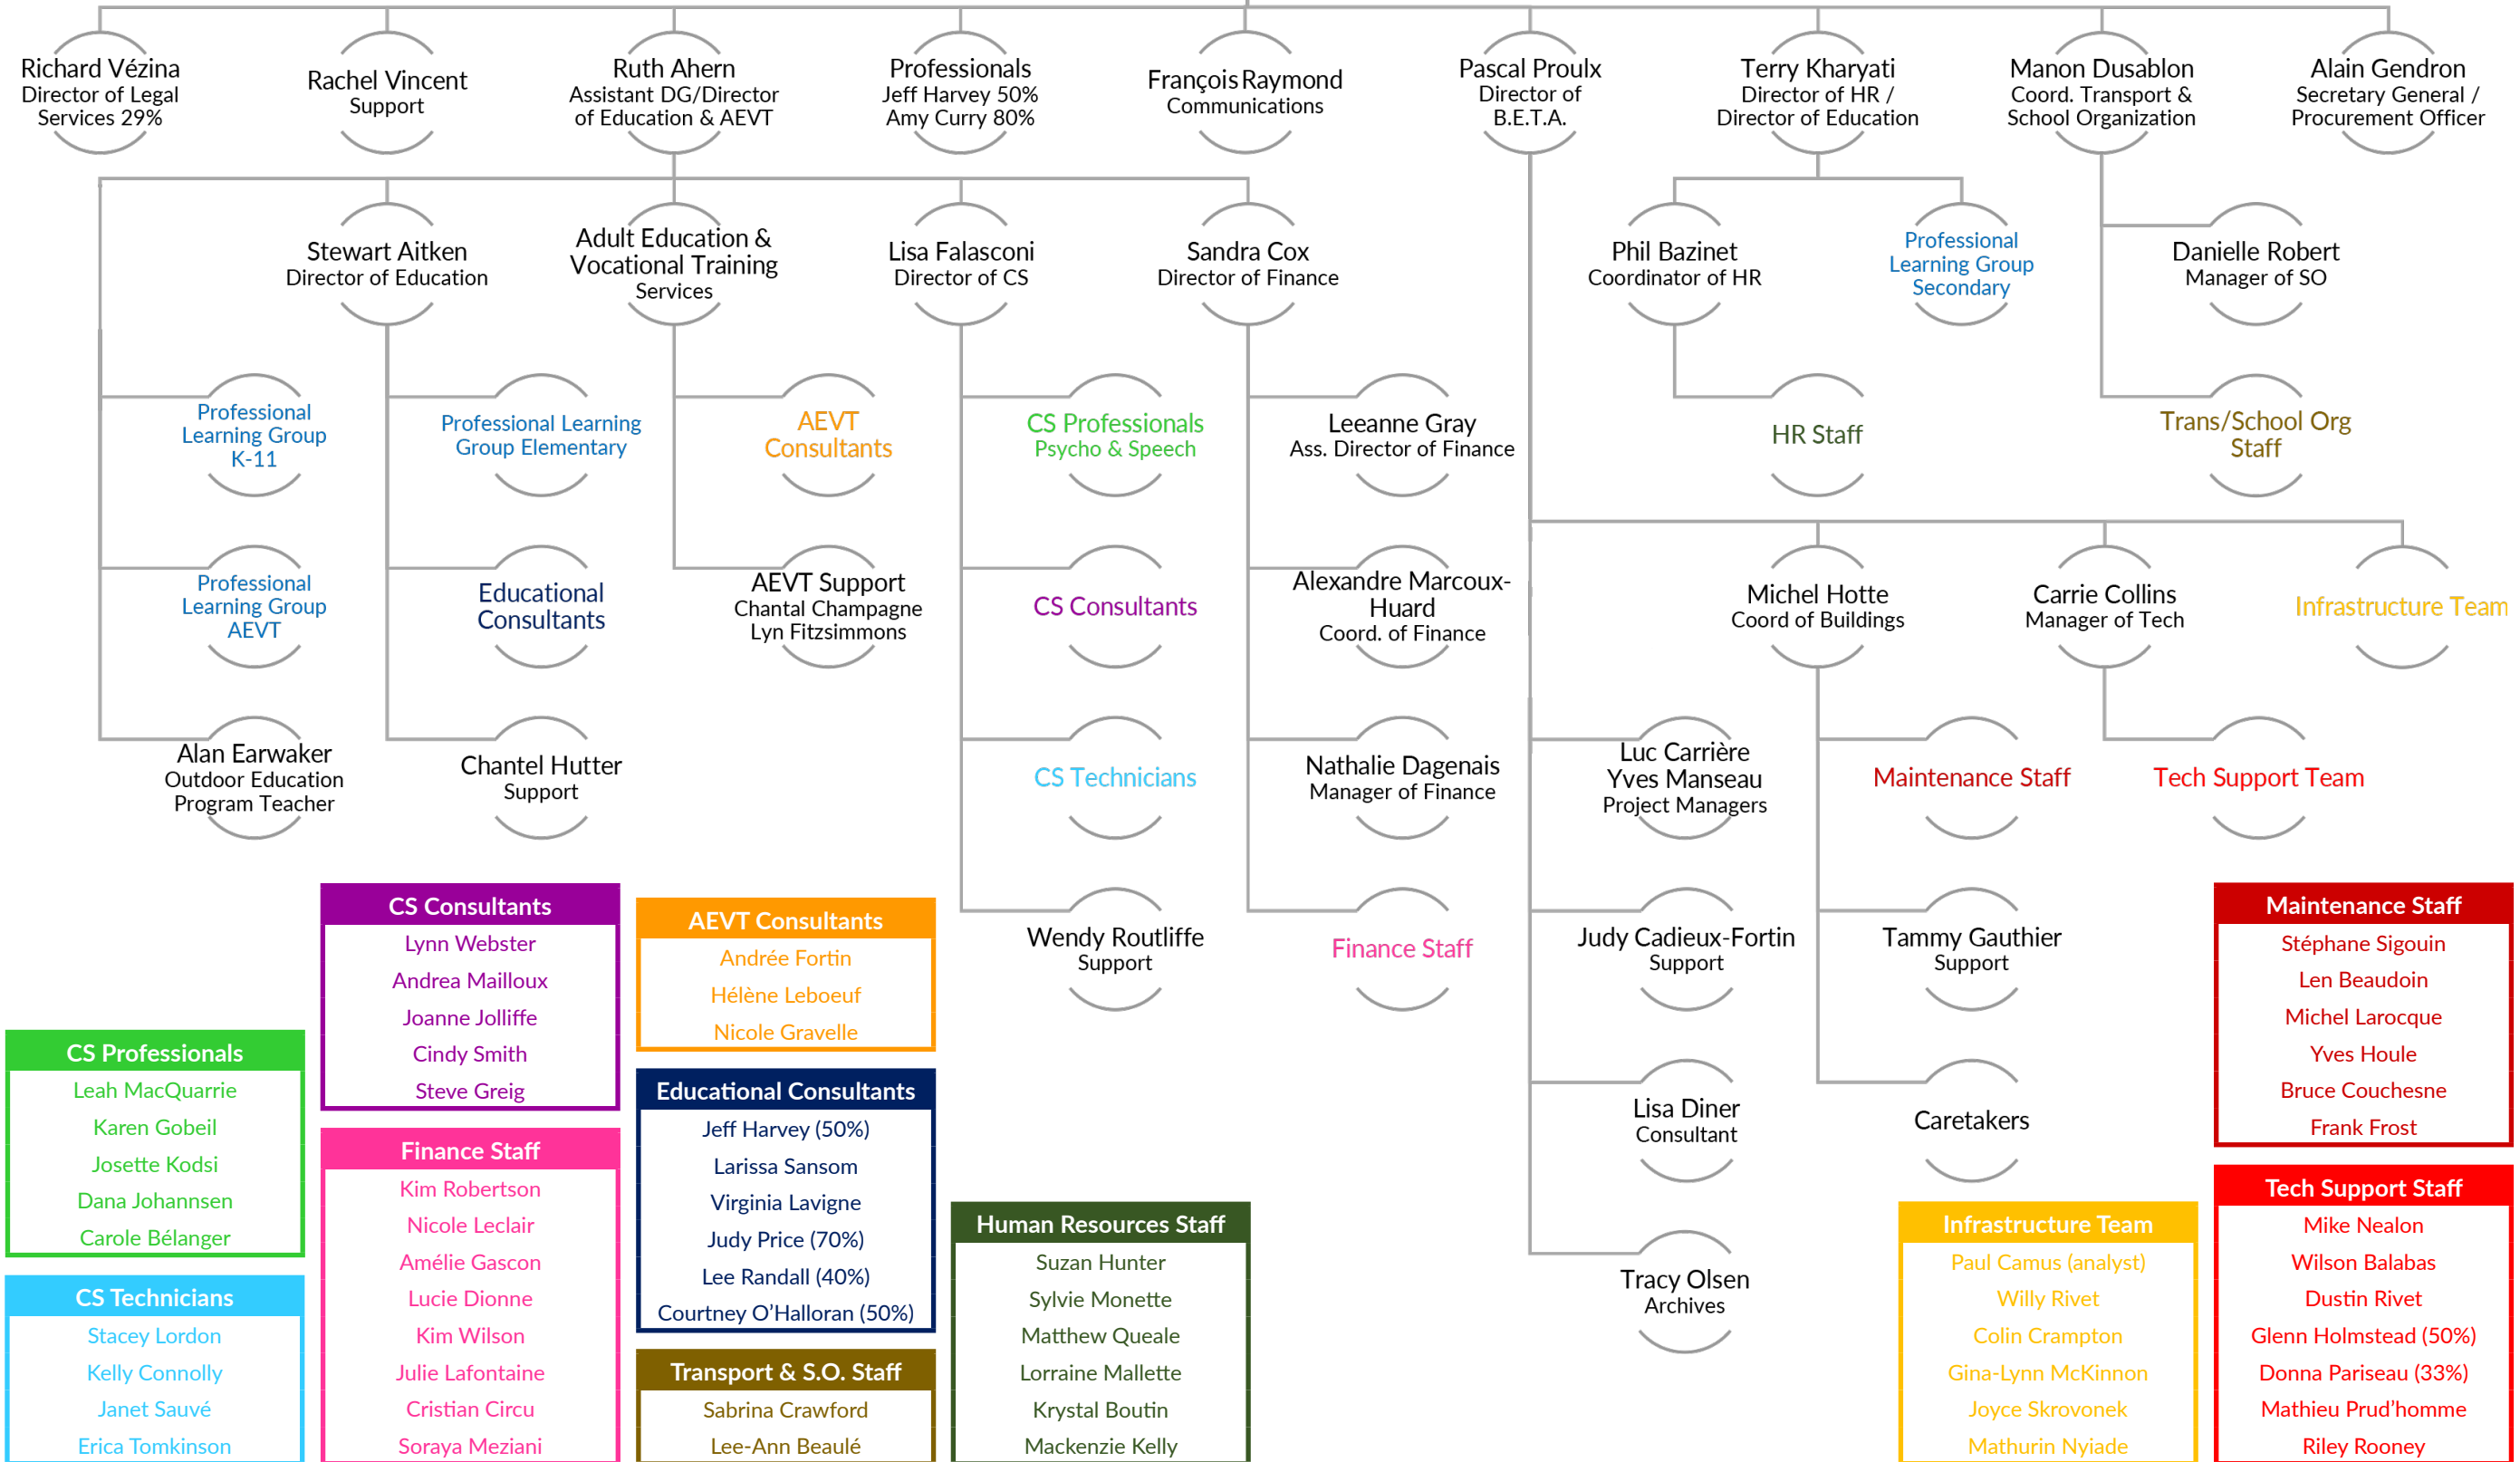

2018-2019
Organizational Chart

Council of Commissioners

Mike Dubeau
Director General

PL Group Elementary

- Valerie Link
- Andrea Gage
- David McFall
- Jo-Anne Georgeadis
- Ralph Mason
- Eldon Keon
- Julia Horner
- Céline Sévigny
- Julie Fram-Greig
- Grady Robson
- Marie-Ève Groulx
- Anne Valcov