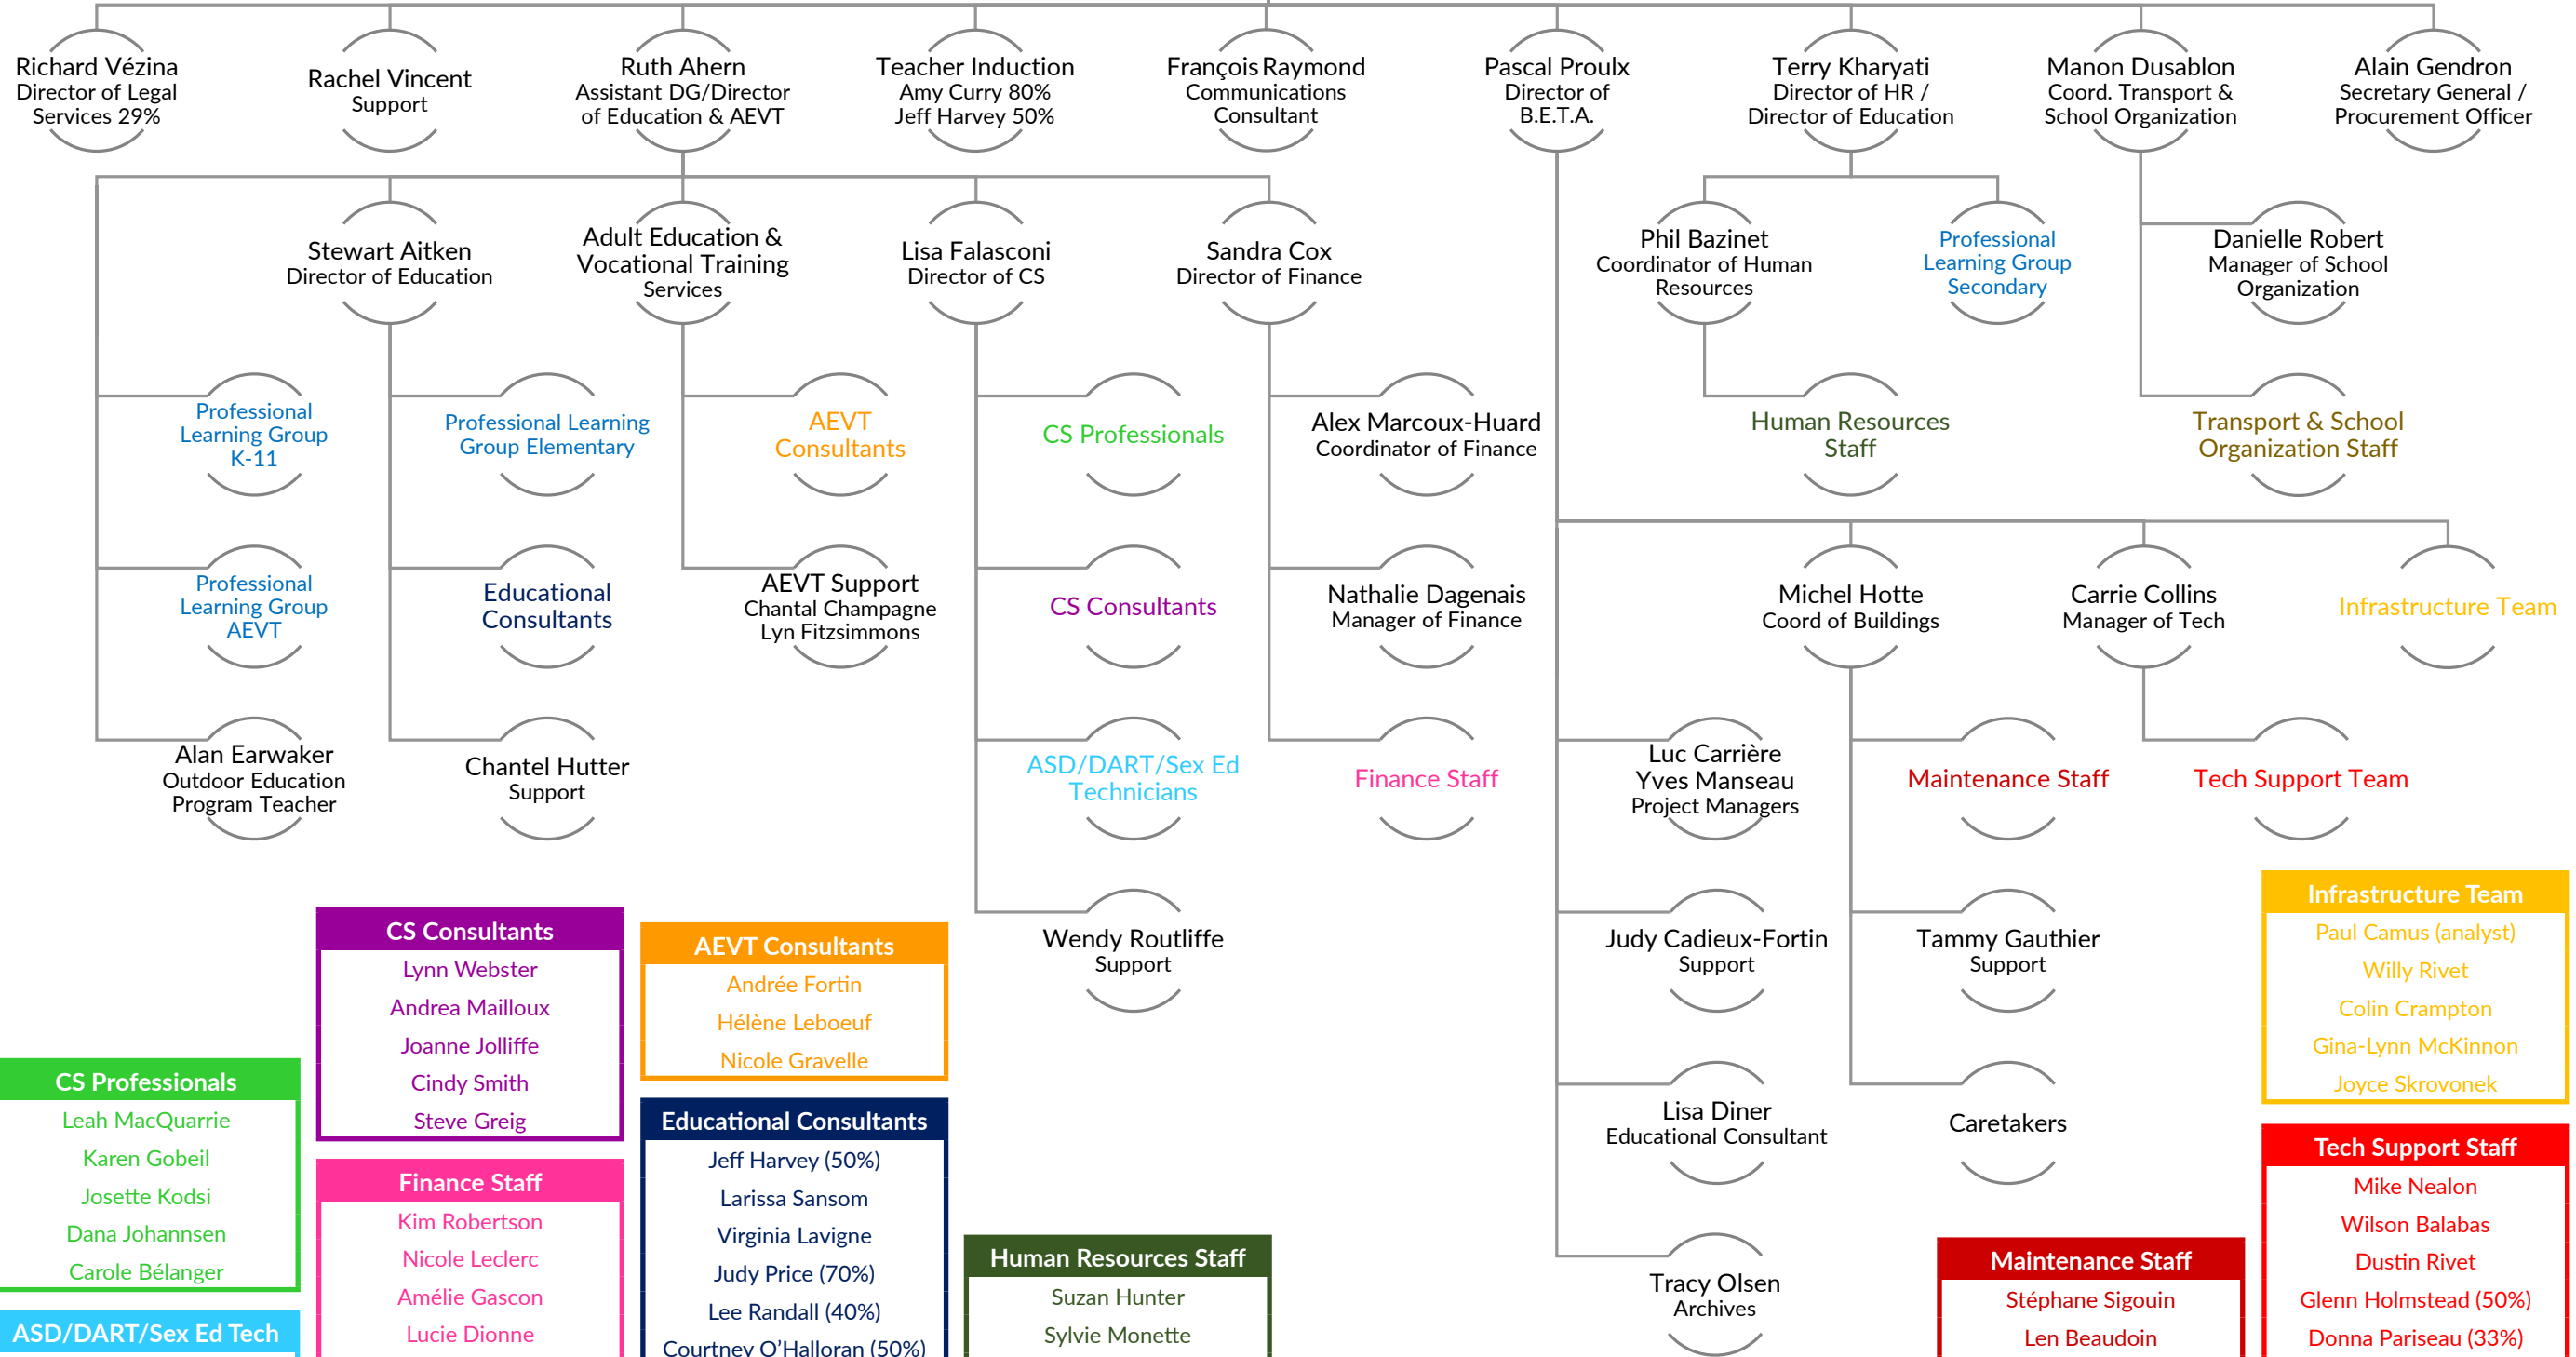

2018-2019  
Organizational Chart

**Council of Commissioners**

**Mike Dubeau**  
Director General

**PL Group Elementary**

- Valerie Link
- Kate Smith
- Andrea Gage
- David McFall
- Ralph Mason
- Eldon Keon
- Julia Horner
- Céline Sévigny
- Julie Fram-Greig
- Grady Robson
- Jo-Anne Georgeadis
- Anne Valcov

**PL Group Secondary**

- Debra Stephens
- Dodie Payne
- Bill Rosseel
- Terri McPhail
- George Singfield
- Constance George
- Jo-Anne Brownlee
- Tara Laine

**PL Group K-11**

- Neil Fleming
- Tammy Downing
- Mary-Louise Rodgers
- Allison Boone
- Amy Barker
- Ryan Woodhouse
- Samantha Halpin
- Lorianne Bertrand
- Debbie Picard
- Judy Price