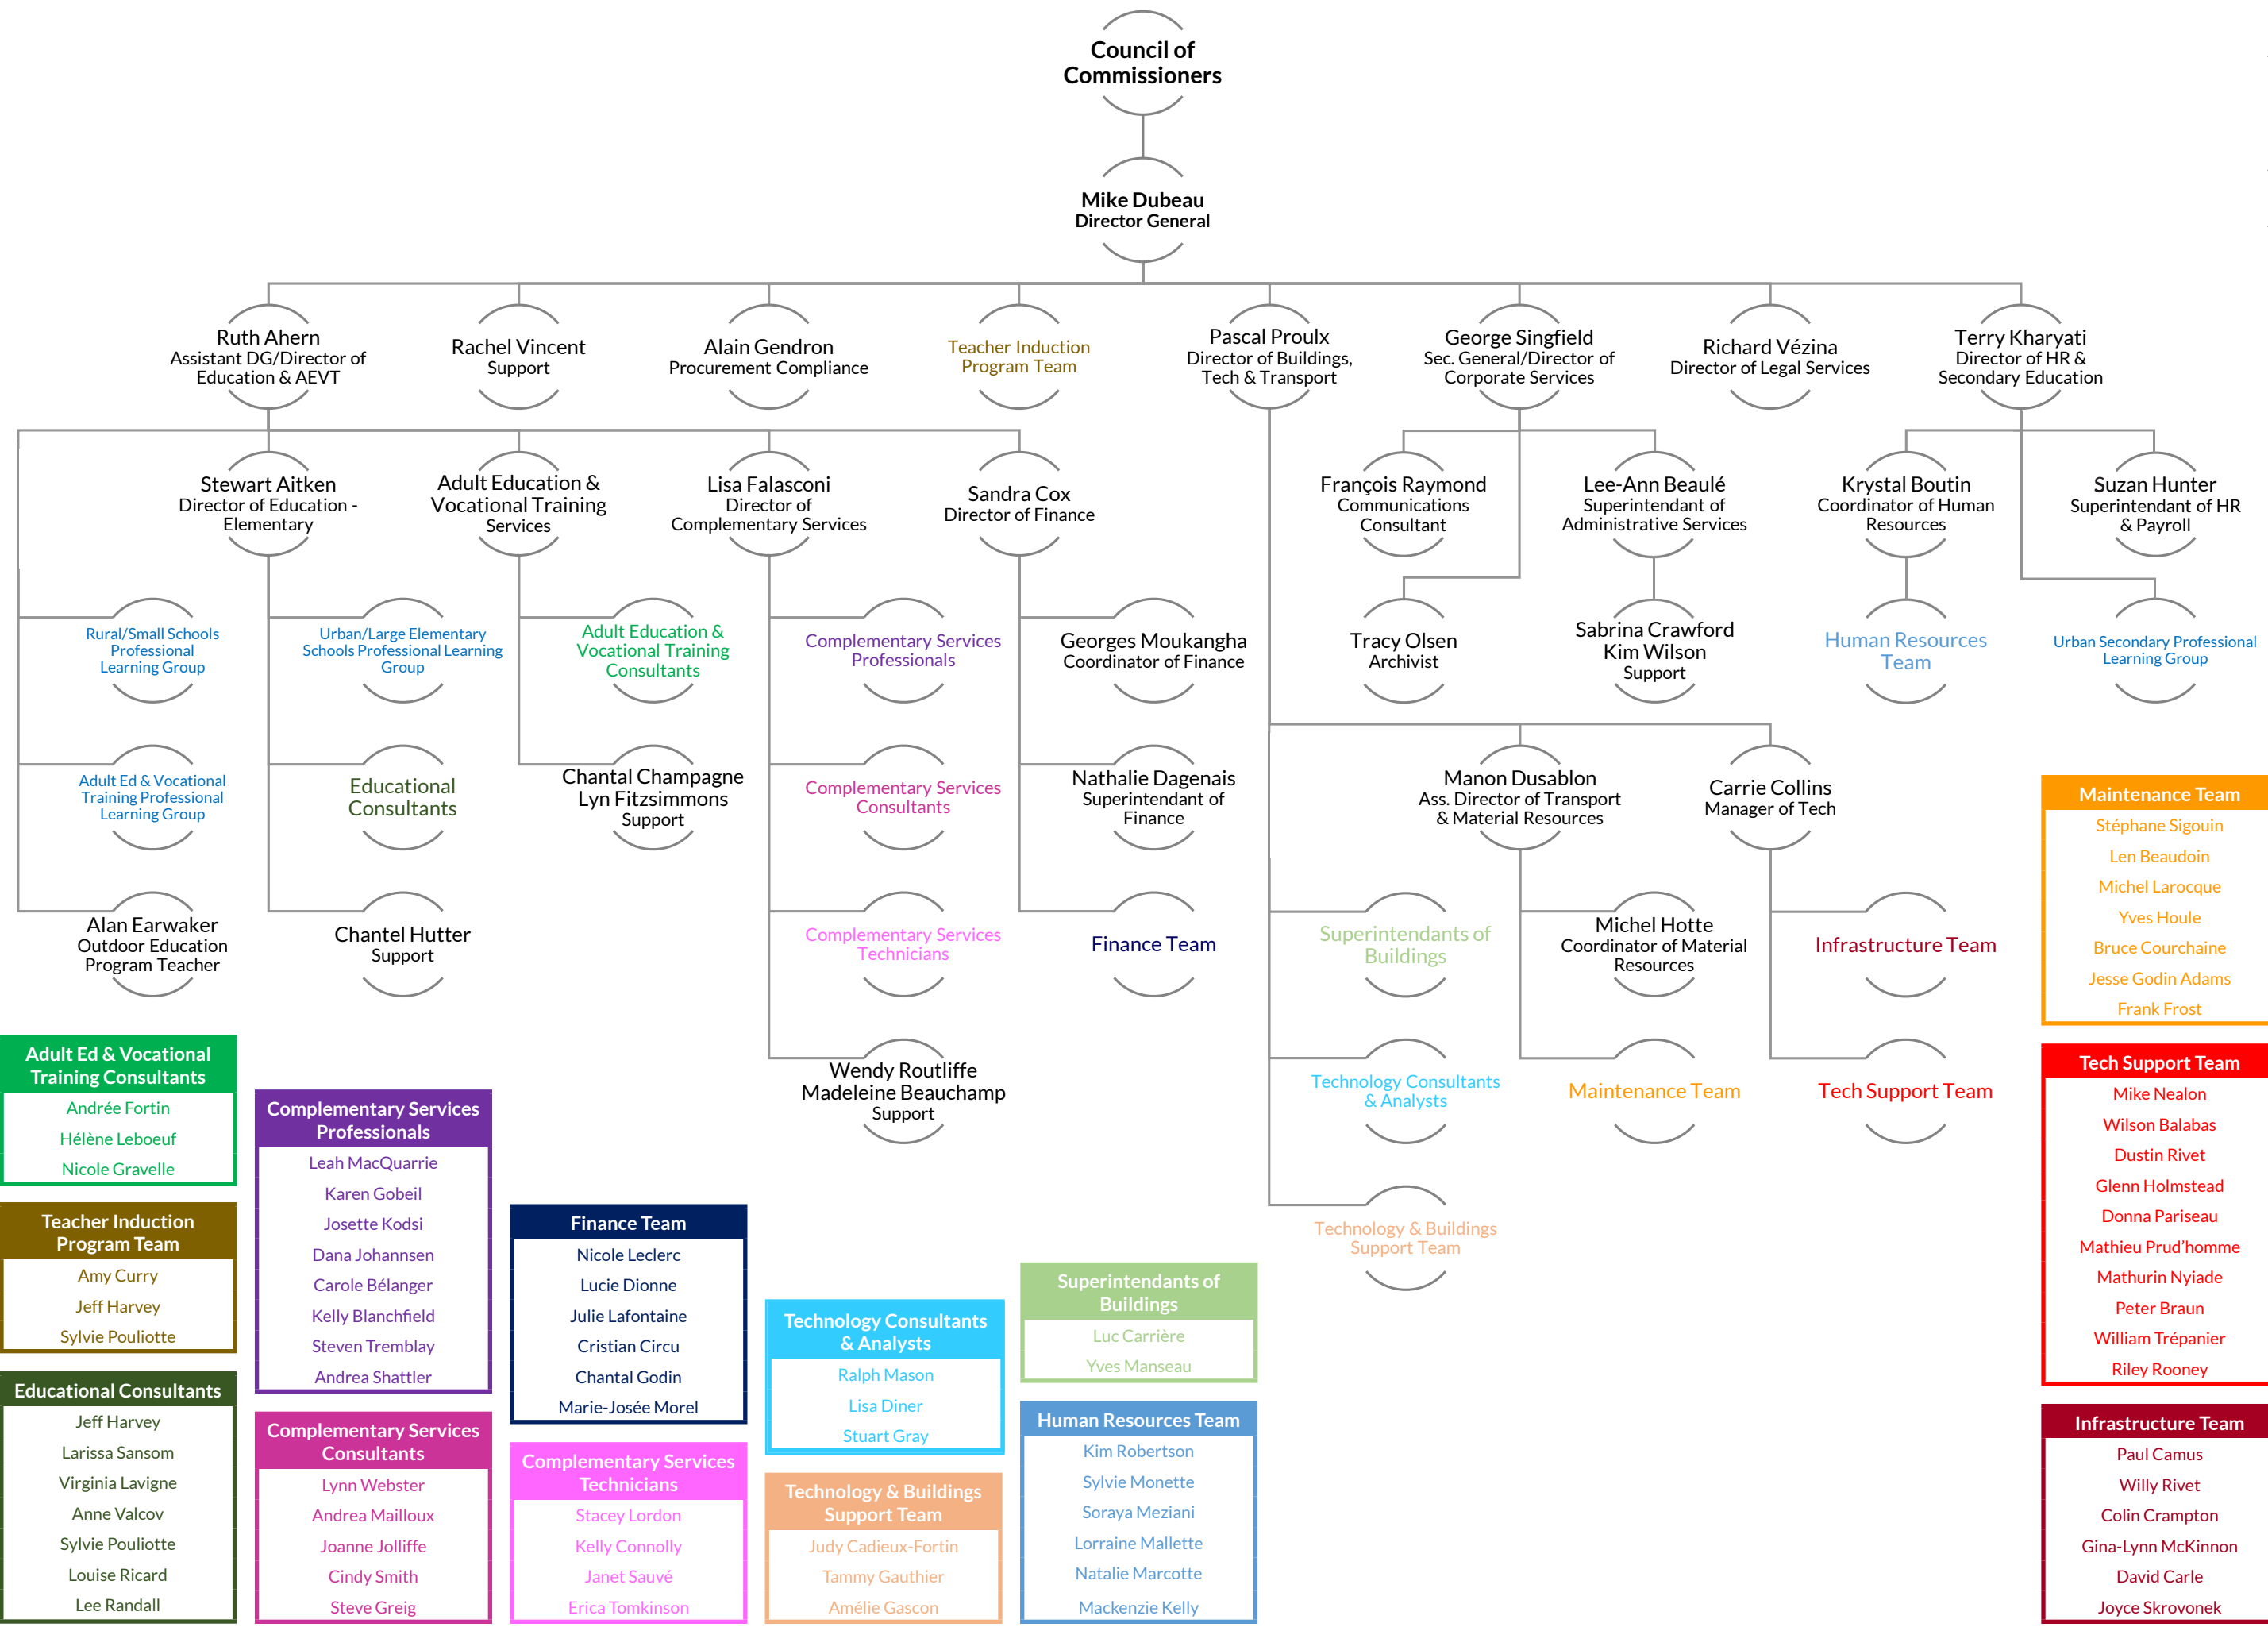

1. **Urban/Large Elementary PLG**
2. Andrea Gage
   - Grady Robson
   - Samantha Halpin
   - Valerie Link
   - Eldon Keon
   - David McFall
   - Céline Sévigny
   - Julie Fram-Greig
   - Erick Tremblay
   - Julia Horner
   - Jo-Anne Georgeadis
   - Mark Keeping

1. **Urban Secondary Schools PLG**
2. Tara Laine
   - Dodie Payne
   - Kate Smith
   - Terri McPhail
   - Chris Byrne
   - Constance George

1. **Rural/Small Schools PLG**
2. William Rosseel
   - Neil Fleming
   - Allison Boone
   - Nancy Cloutier
   - Ryan Woodhouse
   - Tammy Downing
   - Amy Barker
   - Ralph Mason
   - Amy Curry
   - Debra Stephens
   - Debbie Picard
   - Lorianne Bertrand
   - Joanne Brownlee

1. **Adult Ed & Vocational Training PLG**
2. Damian Curley
   - Scott Cavers
   - Jennifer Dubeau

1. **Adult Ed & Vocational Training Consultants**
2. Andrée Fortin
   - Hélène Leboeuf
   - Nicole Gravelle

1. **Teacher Induction Program Team**
2. Amy Curry
   - Jeff Harvey
   - Sylvie Pouliotte

1. **Educational Consultants**
2. Jeff Harvey
   - Larissa Sansom
   - Virginia Lavigne
   - Anne Valcov
   - Sylvie Pouliotte
   - Louise Ricard
   - Lee Randall

1. **Complementary Services Professionals**
2. Leah MacQuarrie
   - Karen Gobeil
   - Josette Kodsi
   - Dana Johannsen
   - Carole Bélanger
   - Kelly Blanchfield
   - Steven Tremblay
   - Andrea Shattler

1. **Complementary Services Consultants**
2. Lynn Webster
   - Andrea Mailloux
   - Joanne Jolliffe
   - Cindy Smith
   - Steve Greig

1. **Finance Team**
2. Nicole Leclerc
   - Lucie Dionne
   - Julie Lafontaine
   - Cristian Circu
   - Chantal Godin
   - Marie-Josée Morel

1. **Complementary Services Technicians**
2. Stacey Lordon
   - Kelly Connolly
   - Janet Sauvé
   - Erica Tomkinson

1. **Technology Consultants & Analysts**
2. Ralph Mason
   - Lisa Diner
   - Stuart Gray

1. **Technology & Buildings Support Team**
2. Judy Cadieux-Fortin
   - Tammy Gauthier
   - Amélie Gascon

1. **Superintendents of Buildings**
2. Luc Carrière
   - Yves Manseau

1. **Human Resources Team**
2. Kim Robertson
   - Sylvie Monette
   - Soraya Meziani
   - Lorraine Mallette
   - Natalie Marcotte
   - Mackenzie Kelly

1. **Maintenance Team**
2. Stéphane Sigouin
   - Len Beaudoin
   - Michel Larocque
   - Yves Houle
   - Bruce Courchaine
   - Jesse Godin Adams
   - Frank Frost

1. **Tech Support Team**
2. Mike Nealon
   - Wilson Balabas
   - Dustin Rivet
   - Glenn Holmstead
   - Donna Pariseau
   - Mathieu Prud'homme
   - Mathurin Nyiade
   - Peter Braun
   - William Trépanier
   - Riley Rooney

1. **Infrastructure Team**
2. Paul Camus
   - Willy Rivet
   - Colin Crampton
   - Gina-Lynn McKinnon
   - David Carle
   - Joyce Skrovonek