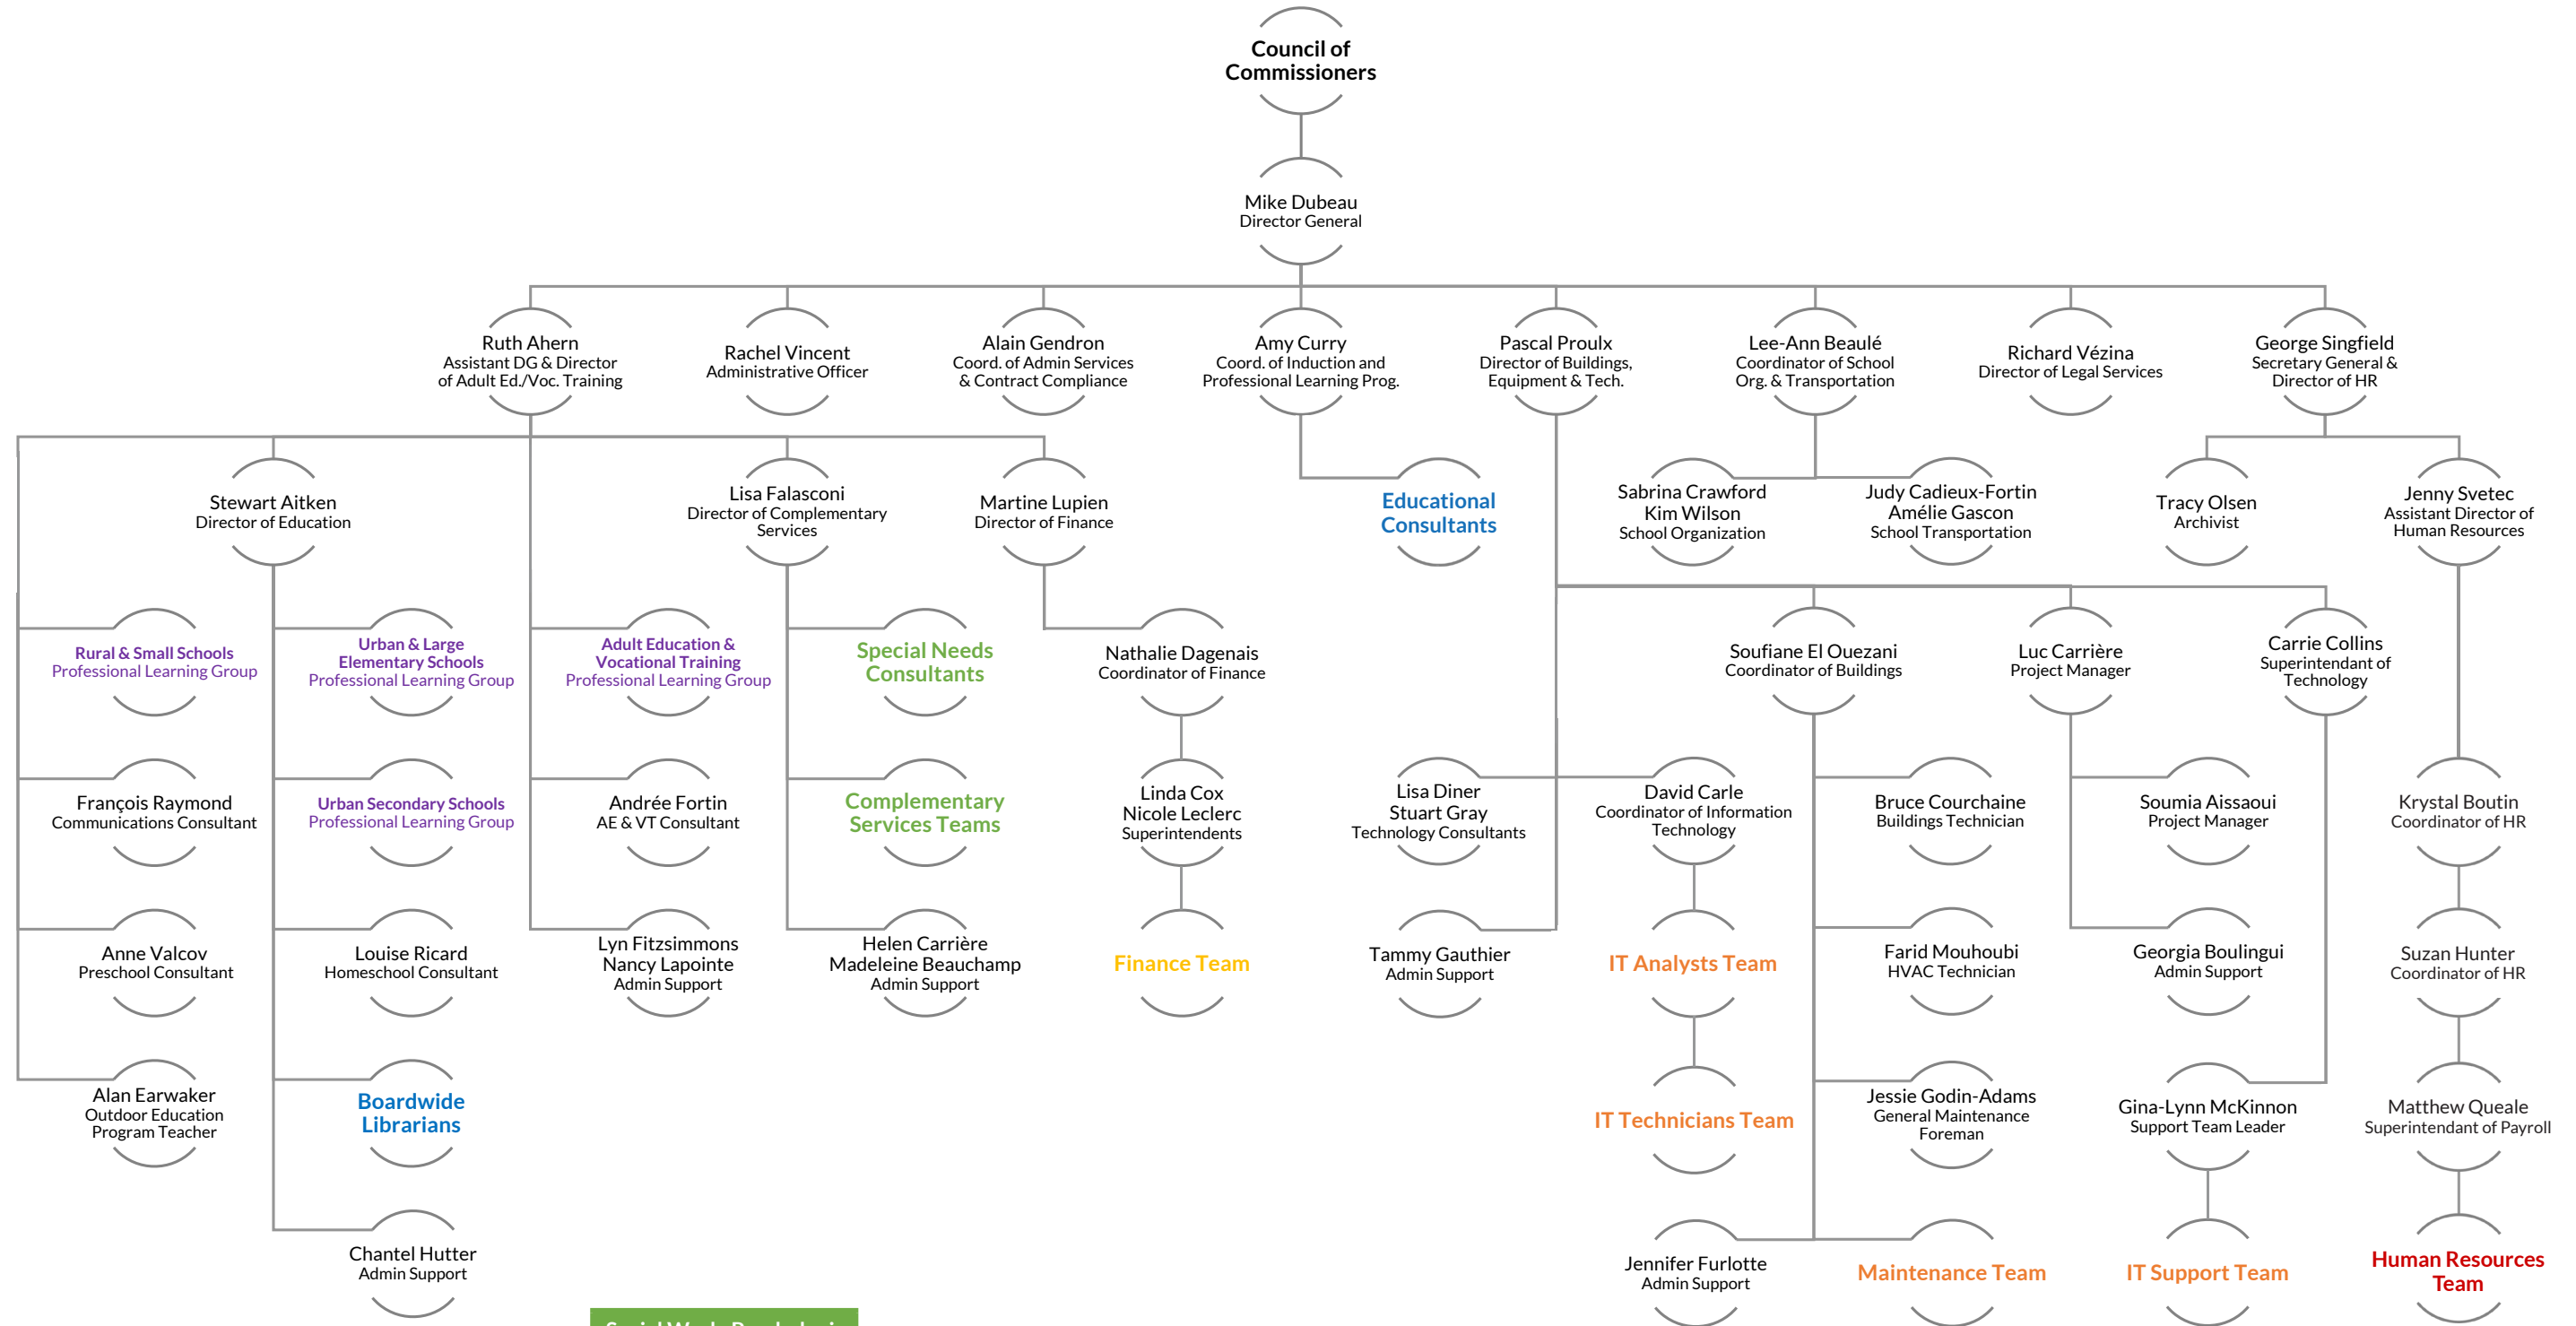

1. **Urban & Large Elementary Schools PLG**
2. Andrea Gage
   - Grady Robson
   - Samantha Halpin
   - Valerie Link
   - Eldon Keon
   - David McFall
   - Céline Sévigny
   - Julie Fram-Greig
   - James Price
   - Julia Horner
   - Jo-Anne Georgeadis

1. **Urban Secondary Schools PLG**
2. Tara Laine
   - Dodie Payne
   - Constance George
   - Terri McPhail
   - Chris Byrne
   - Kate Smith
   - Erick Tremblay
   - Correne Giles

1. **Rural & Small Schools PLG**
2. William Rosseel
   - Neil Fleming
   - Ryan Woodhouse
   - Tammy Downing
   - Cathy Nugent
   - Melanie Hogan
   - Debra Stephens
   - Alana Albert
   - Debbie Picard
   - Lorianne Bertrand
   - Terry Burns
   - Amy Barker
   - Roxanne Martin
   - Luke McLaren

1. **Adult Ed & Vocational Training PLG**
2. Ruth Ahern
   - Damian Curley
   - Scott Cavers
   - Jennifer Dubeau
   - Sheldon Macgillivray

1. **Educational Consultants**
2. Jeff Harvey
   - Larissa Sansom
   - Virginia Lavigne
   - Sylvie Pouliotte

1. **Boardwide Librarians**
2. Sunglee Randall
   - Erin Millar
   - Jennifer Davies

1. **Special Needs Consultants**
2. Lynn Webster
   - Andrea Mailloux
   - Joanne Jolliffe
   - Cindy Smith
   - Steve Greig
   - Kelly Schofield

1. **Social Work, Psychological & Social Services**
2. Jake Ahern-Davy
   - Andrea Shattler
   - Karen Gobeil

1. **Speech & Language Services**
2. Leah MacQuarrie
   - Dana Johannsen
   - Carole Bélanger
   - Isabella Poitras
   - Lori Watson

1. **DART & Sexuality Education Services**
2. Kelly Connolly
   - Erica Tomkinson

1. **Re-Adaptation Services**
2. Janet Sauve
   - Michele Elstone
   - Carlee St-Denis

1. **Finance Team**
2. Julie Lafontaine
   - Cristian Circu
   - Chantal Godin
   - Natacha Rossignol
   - Angel Ethier
   - Chase Howard Sabourin
   - Naïssa Foresmy
   - Rachel Gagné
   - Kimberly Cosgrove

1. **IT Analysts**
2. Zhuo Chen
   - Colin Crampton

1. **IT Technicians**
2. Willy Rivest
   - Mike Nealon

1. **IT Support Team**
2. Noumouke Conde
   - Wilson Balabas
   - Dustin Rivet
   - Glenn Holmstead
   - William Trépanier
   - Mathieu Prud'homme
   - Mathurin Nyiade

1. **Maintenance Team**
2. Yves Manseau
   - Yves Houle
   - Stéphane Sigouin
   - Len Beaudoin
   - Frank Frost
   - Riley Frost

1. **Human Resources Team**
2. Sylvie Monette
   - Wendy Wesley
   - Kerry Reasbeck
   - Kimberley Robertson
   - Dixie Arial
   - Ian Earwaker