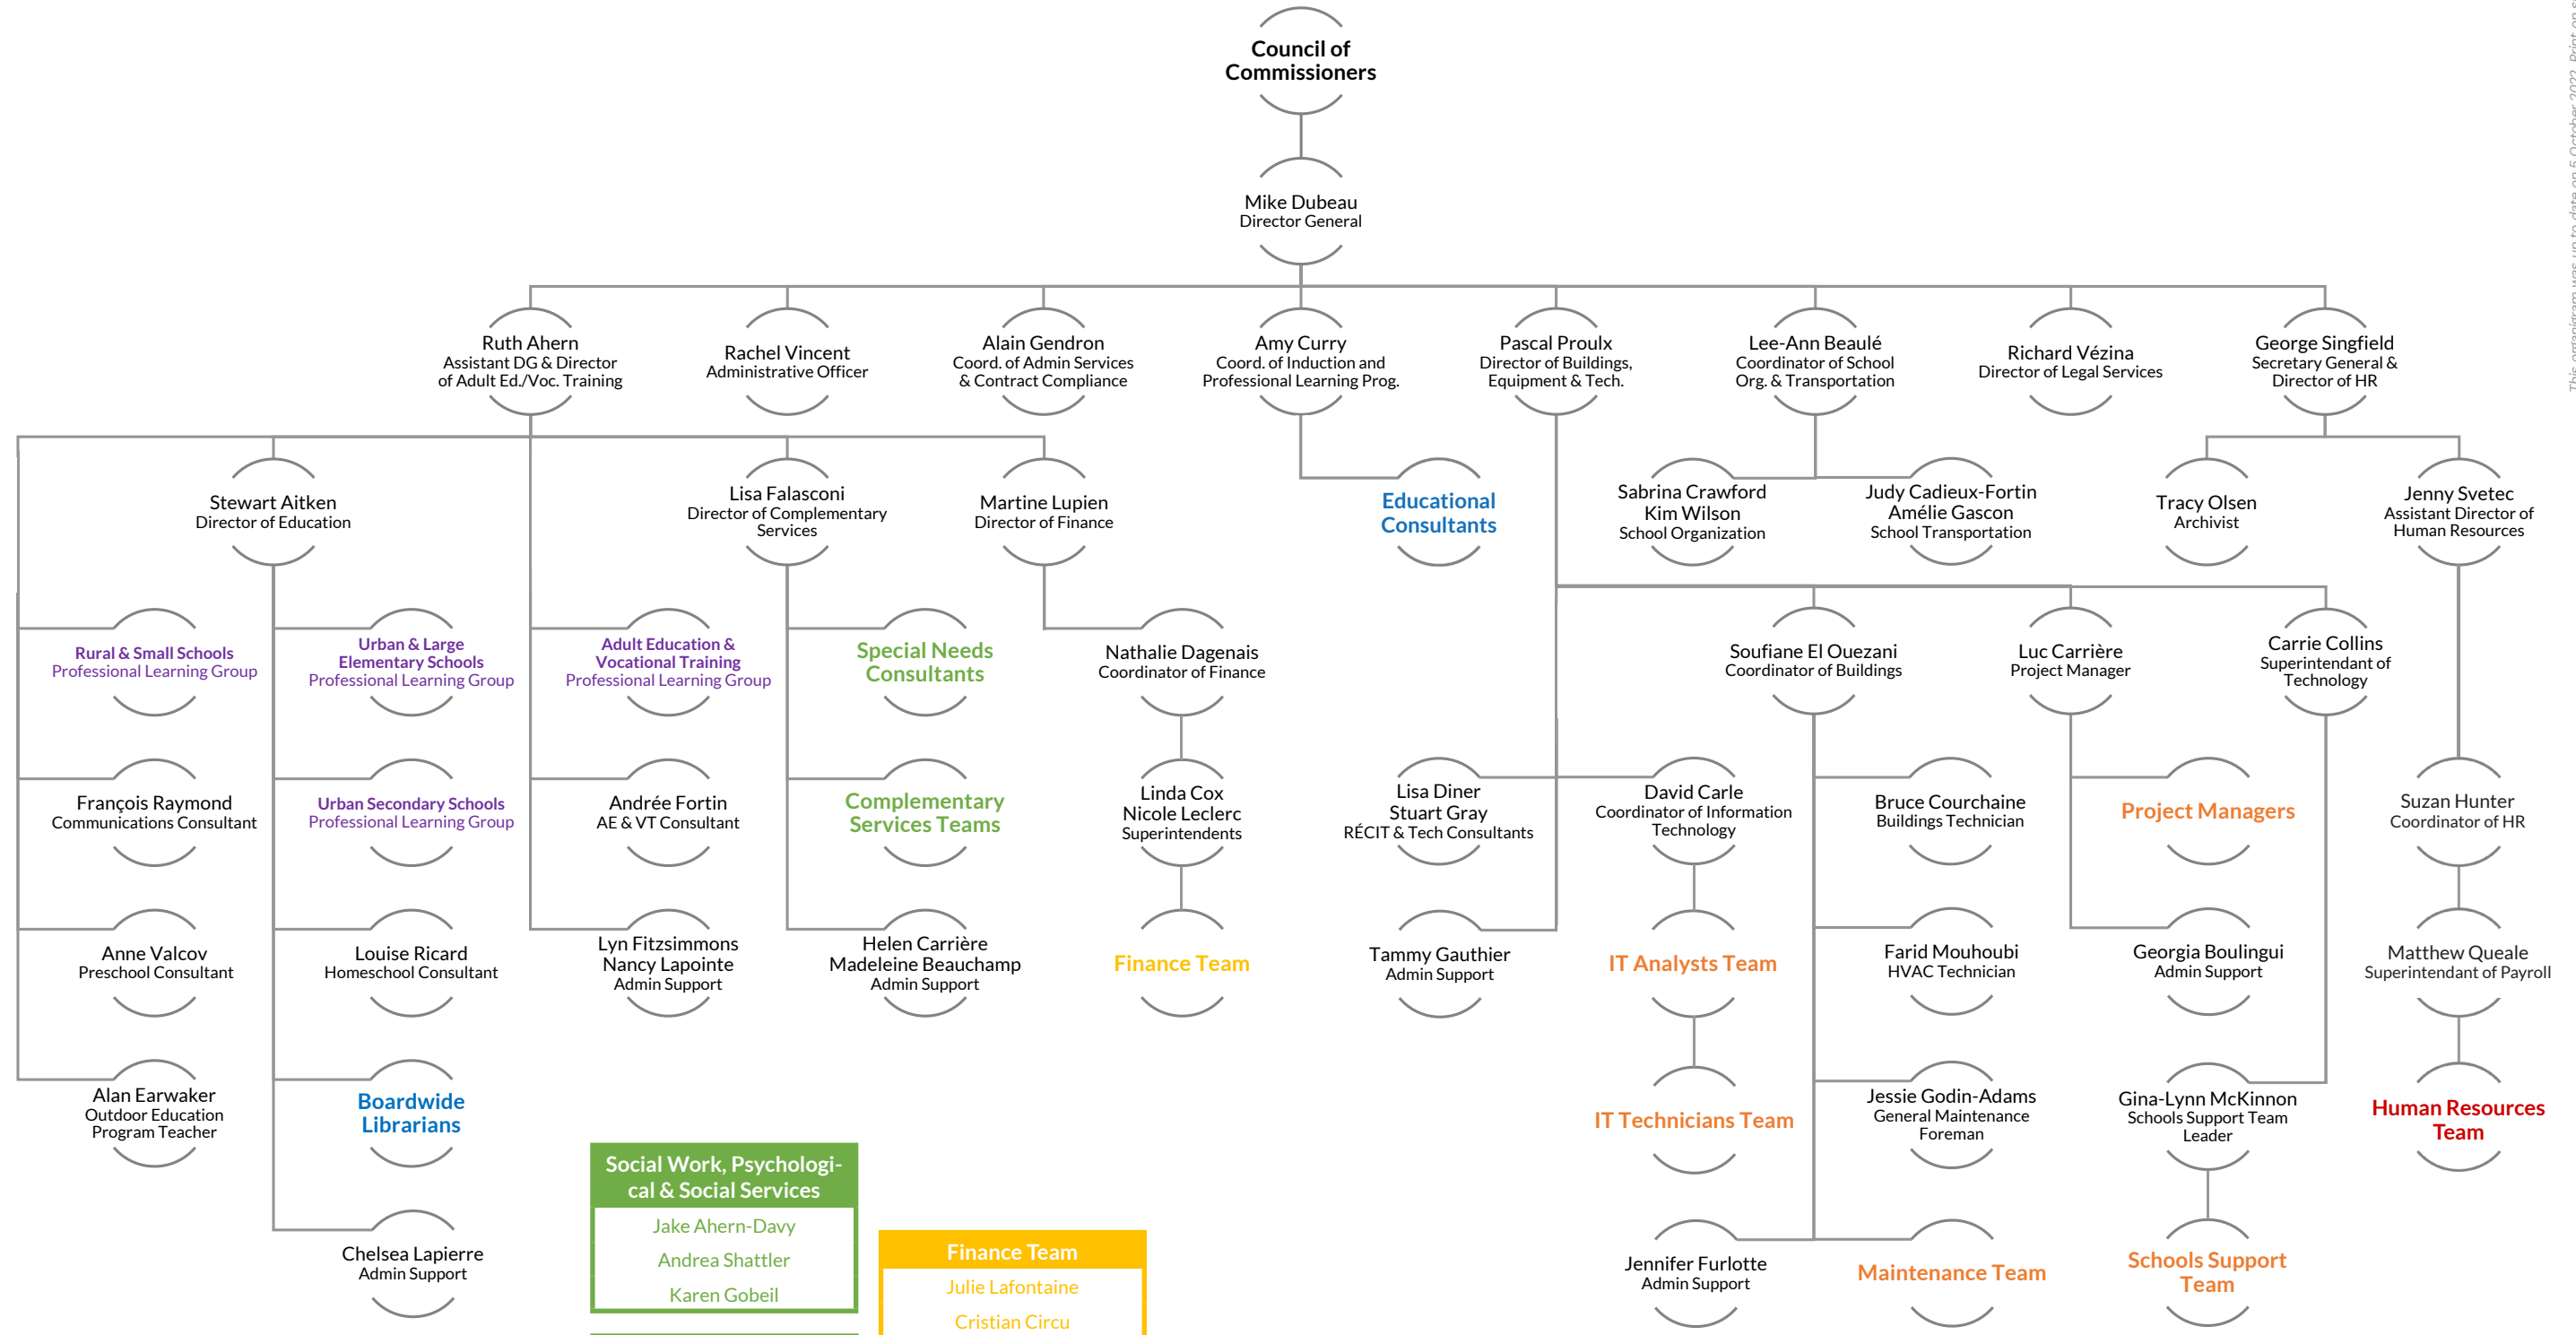

1. **Urban & Large Elementary Schools PLG**
2. Andrea Gage
   - Grady Robson
   - Samantha Halpin
   - Valerie Link
   - Eldon Keon
   - David McFall
   - Céline Sévigny
   - Julie Fram-Greig
   - James Price
   - Julia Horner
   - Jo-Anne Georgeadis

1. **Urban Secondary Schools PLG**
2. Tara Laine
   - Dodie Payne
   - Constance George
   - Terri McPhail
   - Chris Byrne
   - Kate Smith
   - Erick Tremblay
   - Correne Giles

1. **Rural & Small Schools PLG**
2. William Rosseel
   - Neil Fleming
   - Ryan Woodhouse
   - Tammy Downing
   - Cathy Nugent
   - Melanie Hogan
   - Debra Stephens
   - Alana Albert
   - Debbie Picard
   - Lorianne Bertrand
   - Terry Burns
   - Amy Barker
   - Roxanne Martin
   - Luke McLaren

1. **Adult Ed & Vocational Training PLG**
2. Ruth Ahern
   - Damian Curley
   - Scott Cavers
   - Jennifer Dubeau
   - Sheldon Macgillivray

1. **Educational Consultants**
2. Jeff Harvey
   - Larissa Sansom
   - Shanelle Ndiaye
   - Sylvie Pouliotte

1. **Boardwide Librarians**
2. Sunglee Randall
   - Erin Millar
   - Jennifer Davies

1. **Special Needs Consultants**
2. Lynn Webster
   - Andrea Mailloux
   - Joanne Jolliffe
   - Cindy Smith
   - Steve Greig
   - Kelly Schofield

1. **Social Work, Psychological & Social Services**
2. Jake Ahern-Davy
   - Andrea Shattler
   - Karen Gobeil

1. **Speech & Language Services**
2. Leah MacQuarrie
   - Dana Johansen
   - Carole Bélanger
   - Isabella Poitras
   - Lori Watson

1. **Re-Adaptation Services**
2. Janet Sauve
   - Michele Elstone
   - Carlee St-Denis

1. **Finance Team**
2. Julie Lafontaine
   - Cristian Circu
   - Chantal Godin
   - Natacha Rossignol
   - Angel Ethier
   - Chase Howard Sabourin
   - Naïssa Foresmy
   - Rachel Gagné
   - Kimberly Cosgrove

1. **DART & Sexuality Education Services**
2. Kelly Connolly
   - Erica Tomkinson

1. **IT Analysts**
2. Zhuo Chen
   - Colin Crampton
   - Vacant

1. **IT Technicians (Principal Class)**
2. Mike Nealon
   - Vacant
   - Vacant

1. **Maintenance Team**
2. Yves Manseau
   - Yves Houle
   - Éric St-Cyr
   - Len Beaudoin
   - Frank Frost
   - Riley Frost

1. **Maintenance Team**

1. **Projects Managers**
2. Soumia Aissaoui
   - Vacant
   - Vacant

1. **Schools Support Team**
2. Noumouke Conde
   - Wilson Balabas
   - Dustin Rivet
   - Glenn Holmstead
   - William Trépanier
   - Mathieu Prud'homme
   - Eric Bishop
   - Ivan Mokrousov

1. **Human Resources Team**
2. Sylvie Monette
   - Wendy Wesley
   - Kerry Reasbeck
   - Kimberley Robertson
   - Dixie Arial
   - Ian Earwaker